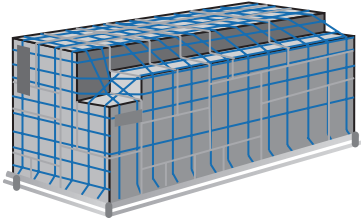

20' PALLET (or 20' container)

IATA Code:	P7E/PGE
Tare Weight Kg:	375
Volume m3:	36.08
Inches Dimension:	96"x238.5"x96"
Cm Dimensions:	244x605x244
Maximum Load Weight Kg:	11340
Aircrafts:	747/243B COMBI 747/243F CARGO (MAIN DECK)

WING PALLET